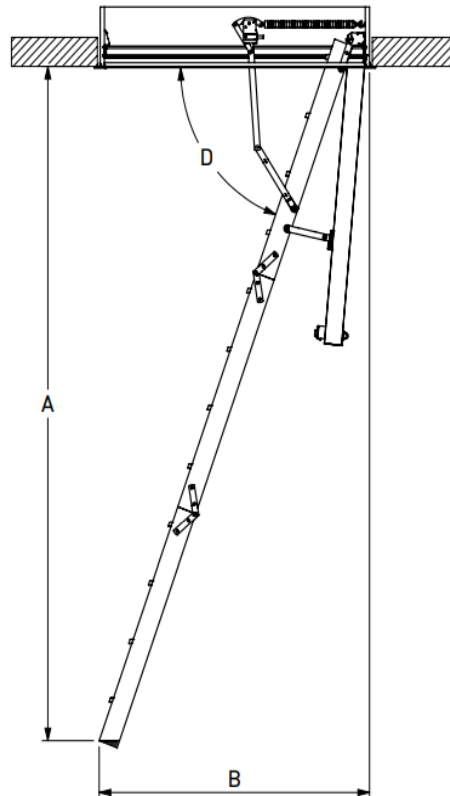

click
FIX®
76
GOLD

clickFIX® 76 GOLD

- Unique patent pending click FIX® technology
- Quick and easy mounting without tools.
- Reduces heat loss by 36% compared to Profi.
- Reduces heat loss by 70-80% compared to traditional 26 mm trapdoors/loftladders
- 27 kilo, weight reduced by 25% compared with Dolle Profi. No component weighs more than 11 kilo.
- 3-section folding attic ladder - requires no headroom or storage space in the loft.
- Supplied with plastic architraves for extra finish.
- Double draft extruder to ensure optimum tightness.
- Airsealing: Class 4 tested at IFT Rosenheim according to EN 12207.
- Sturdy spring counter balancing system for smooth and effortless operation.
- Nice finish with white-faced trapdoor and primed casing.
- Non-slip treads and plastic feet for extra security.
- Hidden trapdoor hinges make it easy to paint, varnish or clad the trapdoor.
- Specially developed height adjustment system for fine tuning floor-to-ceiling height.
- Easy operation - delivered with push/pull rod made of wood.
- Tested according to EN 14975: - test load 265 kg, - max working load 150 kg.

Technical data →

- **New click FIX[®] mounting system**
- **Improved insulation**
- **Reduced weight**

$$X = (0,363 \times Y) + 192 \text{ mm}$$

& D = 70°

Casing	
Material:	Laminated spruce - white
Thickness:	18 mm
Height:	240 mm
Trapdoor	
76 mm Sandwich construction 2 x 3 mm white HDF 70 mm polystyrene Insulation coefficient: 0,49W/m ² °C complete loftladder tested.	
Ladder	
Width:	400 mm
Distance between treads:	250 mm
Tread dimensions	
Thickness:	17,5 mm
Depth:	83 mm
Material:	Beech
String dimensions	
Thickness:	21 mm
Depth:	84 mm
Material:	Pine
Air tightness	
Equivalent to EN 12207 Class 4	
EN 14975	
Tested and produced according to EN 14975	

		A	A+	B	C	D	E	F	G	Model	H	K
		mm	mm	mm	mm	°	mm	mm	mm		mm x mm	mm x mm
12	4-4-4	2701	2733	1229	1530	69	415	240	418	40675	1200 x 700	1175 x 676
		2720	2752	1180	1513	70						
		2739	2770	1130	1497	71						