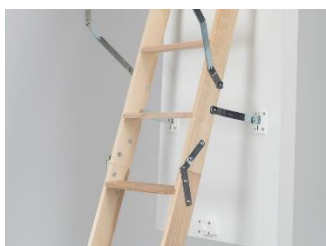

click
FIX®
76
GOLD

clickFIX® 76 GOLD

- Unique patent pending click FIX® technology
- Quick and easy mounting without tools.
- Reduces heat loss by 36% compared to Profi.
- Reduces heat loss by 70-80% compared to traditional 26 mm trapdoors/loftladders
- 27 kilo, weight reduced by 25% compared with Dolle Profi. No component weighs more than 11 kilo.
- 3-section folding attic ladder - requires no headroom or storage space in the loft.
- Supplied with plastic architraves for extra finish.
- Double draft extruder to ensure optimum tightness.
- Airsealing: Class 4 tested at IFT Rosenheim according to EN 12207.
- Sturdy spring counter balancing system for smooth and effortless operation.
- Nice finish with white-faced trapdoor and primed casing.
- Non-slip treads and plastic feet for extra security.
- Hidden trapdoor hinges make it easy to paint, varnish or clad the trapdoor.
- Specially developed height adjustment system for fine tuning floor-to-ceiling height.
- Easy operation - delivered with push/pull rod made of wood.
- Tested according to EN 14975: - test load 265 kg, - max working load 150 kg.

Technical data →

- **New click FIX[®] mounting system**
- **Improved insulation**
- **Reduced weight**

$$X = (0,363 \times Y) + 192 \text{ mm}$$

& D = 70°

Casing	
Material:	Laminated spruce - white
Thickness:	18 mm
Height:	240 mm
Trapdoor	
76 mm Sandwich construction 2 x 3 mm white HDF 70 mm polystyrene Insulation coefficient: 0,49W/m ² °C complete loftladder tested.	
Ladder	
Width:	400 mm
Distance between treads:	250 mm
Tread dimensions	
Thickness:	17,5 mm
Depth:	83 mm
Material:	Beech
String dimensions	
Thickness:	21 mm
Depth:	84 mm
Material:	Pine
Air tightness	
Equivalent to EN 12207 Class 4	
EN 14975	
Tested and produced according to EN 14975	