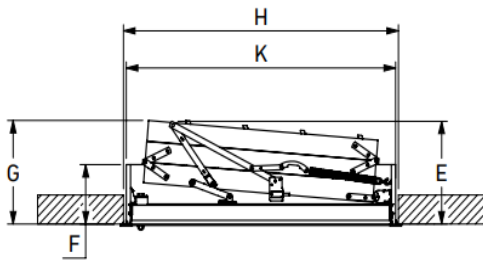

click
FIX®
76
GOLD

clickFIX® 76 GOLD

- Unique patent pending click FIX® technology
- Quick and easy mounting without tools.
- Reduces heat loss by 36% compared to Profi.
- Reduces heat loss by 70-80% compared to traditional 26 mm trapdoors/loftladders
- 27 kilo, weight reduced by 25% compared with Dolle Profi. No component weighs more than 11 kilo.
- 3-section folding attic ladder - requires no headroom or storage space in the loft.
- Supplied with plastic architraves for extra finish.
- Double draft extruder to ensure optimum tightness.
- Airsealing: Class 4 tested at IFT Rosenheim according to EN 12207.
- Sturdy spring counter balancing system for smooth and effortless operation.
- Nice finish with white-faced trapdoor and primed casing.
- Non-slip treads and plastic feet for extra security.
- Hidden trapdoor hinges make it easy to paint, varnish or clad the trapdoor.
- Specially developed height adjustment system for fine tuning floor-to-ceiling height.
- Easy operation - delivered with push/pull rod made of wood.
- Tested according to EN 14975: - test load 265 kg, - max working load 150 kg.

Technical data →

- **New click FIX[®] mounting system**
- **Improved insulation**
- **Reduced weight**

$$X = (0,363 \times Y) + 192 \text{ mm}$$

& D = 70°

Casing	
Material:	Laminated spruce - white
Thickness:	18 mm
Height:	240 mm
Trapdoor	
76 mm Sandwich construction 2 x 3 mm white HDF 70 mm polystyrene Insulation coefficient: 0,49W/m ² °C complete loftladder tested.	
Ladder	
Width:	400 mm
Distance between treads:	250 mm
Tread dimensions	
Thickness:	17,5 mm
Depth:	83 mm
Material:	Beech
String dimensions	
Thickness:	21 mm
Depth:	84 mm
Material:	Pine
Air tightness	
Equivalent to EN 12207 Class 4	
EN 14975	
Tested and produced according to EN 14975	

		A	A+	B	C	D	E	F	G	Model	H	K
		mm	mm	mm	mm	°	mm	mm	mm		mm x mm	mm x mm
12	4-4-4	2701	2733	1229	1530	69	415	240	418	40675	1200 x 700	1175 x 676
		2720	2752	1180	1513	70						
		2739	2770	1130	1497	71						