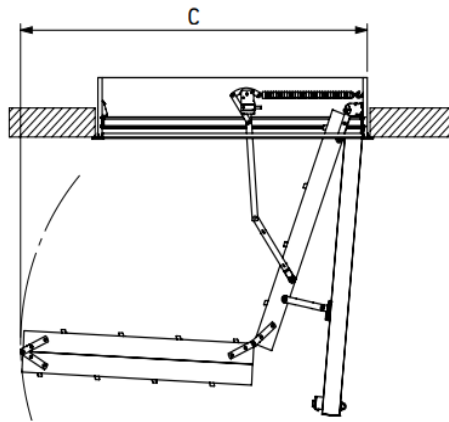

click
FIX®
76
GOLD

clickFIX® 76 GOLD

- Unique patent pending click FIX® technology
- Quick and easy mounting without tools.
- Reduces heat loss by 36% compared to Profi.
- Reduces heat loss by 70-80% compared to traditional 26 mm trapdoors/loftladders
- 27 kilo, weight reduced by 25% compared with Dolle Profi. No component weighs more than 11 kilo.
- 3-section folding attic ladder - requires no headroom or storage space in the loft.
- Supplied with plastic architraves for extra finish.
- Double draft extruder to ensure optimum tightness.
- Airsealing: Class 4 tested at IFT Rosenheim according to EN 12207.
- Sturdy spring counter balancing system for smooth and effortless operation.
- Nice finish with white-faced trapdoor and primed casing.
- Non-slip treads and plastic feet for extra security.
- Hidden trapdoor hinges make it easy to paint, varnish or clad the trapdoor.
- Specially developed height adjustment system for fine tuning floor-to-ceiling height.
- Easy operation - delivered with push/pull rod made of wood.
- Tested according to EN 14975: - test load 265 kg, - max working load 150 kg.

Technical data →

- **New click FIX[®] mounting system**
- **Improved insulation**
- **Reduced weight**

$$X = (0,363 \times Y) + 192 \text{ mm}$$

& D = 70°

Casing	
Material:	Laminated spruce - white
Thickness:	18 mm
Height:	240 mm
Trapdoor	
76 mm Sandwich construction 2 x 3 mm white HDF 70 mm polystyrene Insulation coefficient: 0,49W/m ² °C complete loftladder tested.	
Ladder	
Width:	400 mm
Distance between treads:	250 mm
Tread dimensions	
Thickness:	17,5 mm
Depth:	83 mm
Material:	Beech
String dimensions	
Thickness:	21 mm
Depth:	84 mm
Material:	Pine
Air tightness	
Equivalent to EN 12207 Class 4	
EN 14975	
Tested and produced according to EN 14975	

		A	A+	B	C	D	E	F	G	Model	H	K
		mm	mm	mm	mm	°	mm	mm	mm		mm x mm	mm x mm
12	4-4-4	2701	2733	1229	1530	69	415	240	418	40675	1200 x 700	1175 x 676
		2720	2752	1180	1513	70						
		2739	2770	1130	1497	71						