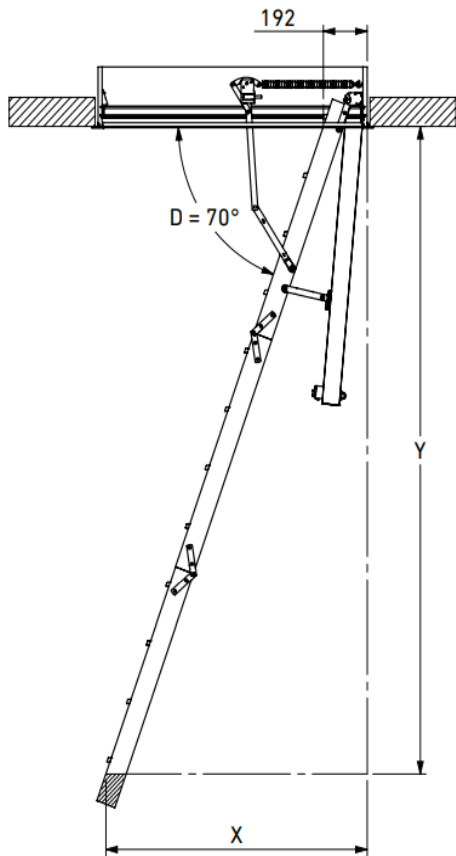

click
FIX®
76
GOLD

clickFIX® 76 GOLD

- Unique patent pending click FIX® technology
- Quick and easy mounting without tools.
- Reduces heat loss by 36% compared to Profi.
- Reduces heat loss by 70-80% compared to traditional 26 mm trapdoors/loftladders
- 27 kilo, weight reduced by 25% compared with Dolle Profi. No component weighs more than 11 kilo.
- 3-section folding attic ladder - requires no headroom or storage space in the loft.
- Supplied with plastic architraves for extra finish.
- Double draft extruder to ensure optimum tightness.
- Airsealing: Class 4 tested at IFT Rosenheim according to EN 12207.
- Sturdy spring counter balancing system for smooth and effortless operation.
- Nice finish with white-faced trapdoor and primed casing.
- Non-slip treads and plastic feet for extra security.
- Hidden trapdoor hinges make it easy to paint, varnish or clad the trapdoor.
- Specially developed height adjustment system for fine tuning floor-to-ceiling height.
- Easy operation - delivered with push/pull rod made of wood.
- Tested according to EN 14975: - test load 265 kg, - max working load 150 kg.

Technical data →

- **New click FIX[®] mounting system**
- **Improved insulation**
- **Reduced weight**

$$X = (0,363 \times Y) + 192 \text{ mm}$$

& D = 70°

Casing	
Material:	Laminated spruce - white
Thickness:	18 mm
Height:	240 mm
Trapdoor	
76 mm Sandwich construction 2 x 3 mm white HDF 70 mm polystyrene Insulation coefficient: 0,49W/m ² °C complete loftladder tested.	
Ladder	
Width:	400 mm
Distance between treads:	250 mm
Tread dimensions	
Thickness:	17,5 mm
Depth:	83 mm
Material:	Beech
String dimensions	
Thickness:	21 mm
Depth:	84 mm
Material:	Pine
Air tightness	
Equivalent to EN 12207 Class 4	
EN 14975	
Tested and produced according to EN 14975	

		A	A+	B	C	D	E	F	G	Model	H	K
		mm	mm	mm	mm	°	mm	mm	mm		mm x mm	mm x mm
12	4-4-4	2701	2733	1229	1530	69	415	240	418	40675	1200 x 700	1175 x 676
		2720	2752	1180	1513	70						
		2739	2770	1130	1497	71						