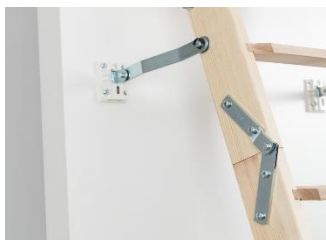

click
FIX®
76
GOLD

clickFIX® 76 GOLD

- Unique patent pending click FIX® technology
- Quick and easy mounting without tools.
- Reduces heat loss by 36% compared to Profi.
- Reduces heat loss by 70-80% compared to traditional 26 mm trapdoors/loftladders
- 27 kilo, weight reduced by 25% compared with Dolle Profi. No component weighs more than 11 kilo.
- 3-section folding attic ladder - requires no headroom or storage space in the loft.
- Supplied with plastic architraves for extra finish.
- Double draft extruder to ensure optimum tightness.
- Airsealing: Class 4 tested at IFT Rosenheim according to EN 12207.
- Sturdy spring counter balancing system for smooth and effortless operation.
- Nice finish with white-faced trapdoor and primed casing.
- Non-slip treads and plastic feet for extra security.
- Hidden trapdoor hinges make it easy to paint, varnish or clad the trapdoor.
- Specially developed height adjustment system for fine tuning floor-to-ceiling height.
- Easy operation - delivered with push/pull rod made of wood.
- Tested according to EN 14975: - test load 265 kg, - max working load 150 kg.

Technical data →

- **New click FIX[®] mounting system**
- **Improved insulation**
- **Reduced weight**

$$X = (0,363 \times Y) + 192 \text{ mm}$$

& D = 70°

Casing	
Material:	Laminated spruce - white
Thickness:	18 mm
Height:	240 mm
Trapdoor	
76 mm Sandwich construction 2 x 3 mm white HDF 70 mm polystyrene Insulation coefficient: 0,49W/m ² °C complete loftladder tested.	
Ladder	
Width:	400 mm
Distance between treads:	250 mm
Tread dimensions	
Thickness:	17,5 mm
Depth:	83 mm
Material:	Beech
String dimensions	
Thickness:	21 mm
Depth:	84 mm
Material:	Pine
Air tightness	
Equivalent to EN 12207 Class 4	
EN 14975	
Tested and produced according to EN 14975	