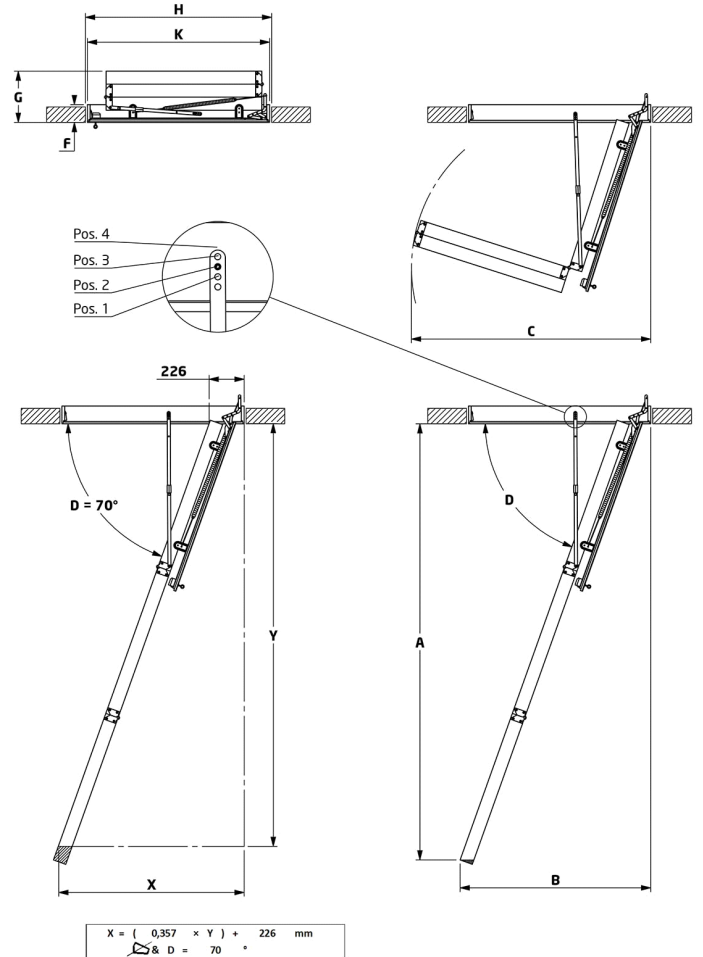

DOLLE LOFT SW26-4

ATTIC LADDER 120 X 70 - WITH 20 MM INSULATION

Dolle loft SW26-4 is an attic ladder with a nice finish with a white-faced trapdoor. It has non-slip treads for extra security. Easy operation is obtained with the included push/pull rod. Easy and quick installation - fully assembled and ready to install.

PRODUCTDATA

PRODUCTNAME	Dolle loft SW26-4
TYPE	3-section
MATERIAL	wood
PRODUCT-NO.	22475
FLOORHEIGHT	Max. 285 cm
NUMBER OF TREADS	12
OPENING SIZE	120x70 cm
INSULATION	20 mm
MATERIAL (CASING)	spruce
THICKNESS (CASING)	18 mm
HEIGHT (CASING)	115 mm
OUTSIDE CASING	117,5x67,6 cm
MATERIAL (TRAPDOOR)	white/white HDF 2 x 3
THICKNESS (TRAPDOOR)	26 mm
THICKNESS (TREADS)	28 mm
DEPTH (TREADS)	82 mm
WIDTH (TREADS)	400 mm
MATERIAL (TREADS)	spruce
THICKNESS (STRING)	21 mm
DEPTH (STRING)	84 mm
U-VALUE	1,33

MEASUREMENTS

Treads	Positions	A		B	C	D	F	G	Model	H	K	
		mm	mm									
12	4-4-4	1	2734	2768	1409	1630	67	115	331	22475	1200 × 700	1175 × 676
		2	2775	2808	1320	1602	68					
		3	2814	2845	1229	1573	70					
		4	2850	2880	1136	1543	72					