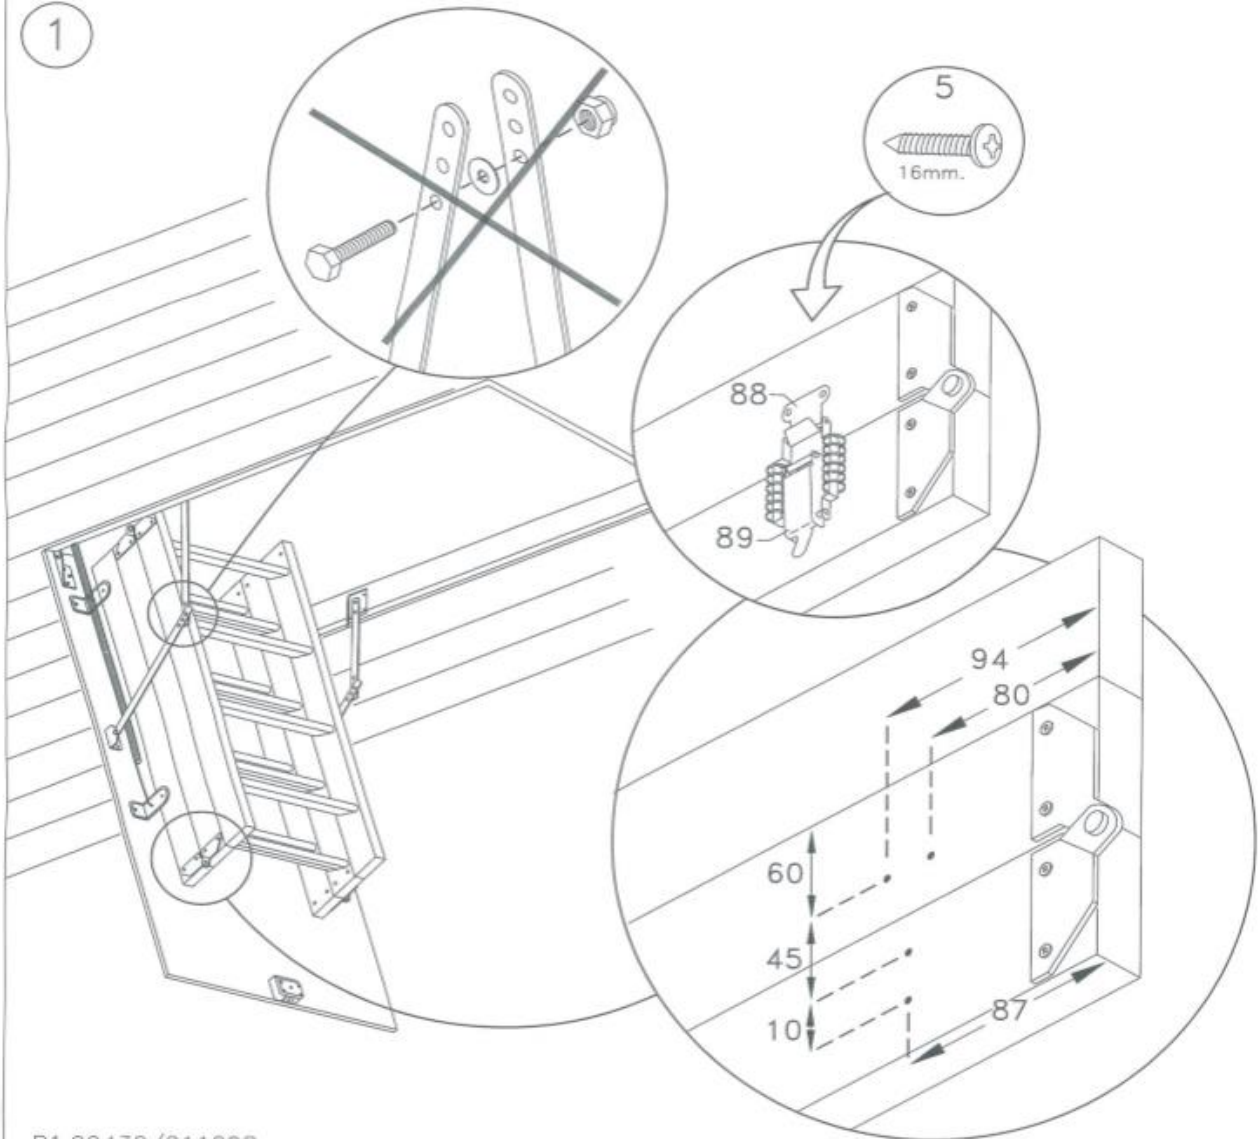

EXTENSION KIT FOR DOLLE LOFT LADDERS

IMPORTANT:

WHERE FLOOR TO CEILING HEIGHT IS GREATER THAN 3m.
RELEASING THE SAFETY CATCH WHILST SUPPORTING
THE LADDER MAY BE DIFFICULT
IN THIS CASE WE WOULD RECOMMEND THE USE
OF A SMALL STEP LADDER FOR SAFE OPERATION.

POS.89 	POS.32  22mm.	POS.5  16mm.
	POS.48 	POS.13 
	POS.88 	POS.14  34mm.

R1 99432/211298

IMPORTANT:

WHERE FLOOR TO CEILING HEIGHT IS GREATER THAN 3m.
RELEASING THE SAFETY CATCH WHILST SUPPORTING
THE LADDER MAY BE DIFFICULT
IN THIS CASE WE WOULD RECOMMEND THE USE
OF A SMALL STEP LADDER FOR SAFE OPERATION.

POS.89 	POS.32  22mm.	POS.5  16mm.
	POS.48 	POS.13 
	POS.88 	POS.14  34mm.

1

R1 99432/211298

R1 99432A/211298