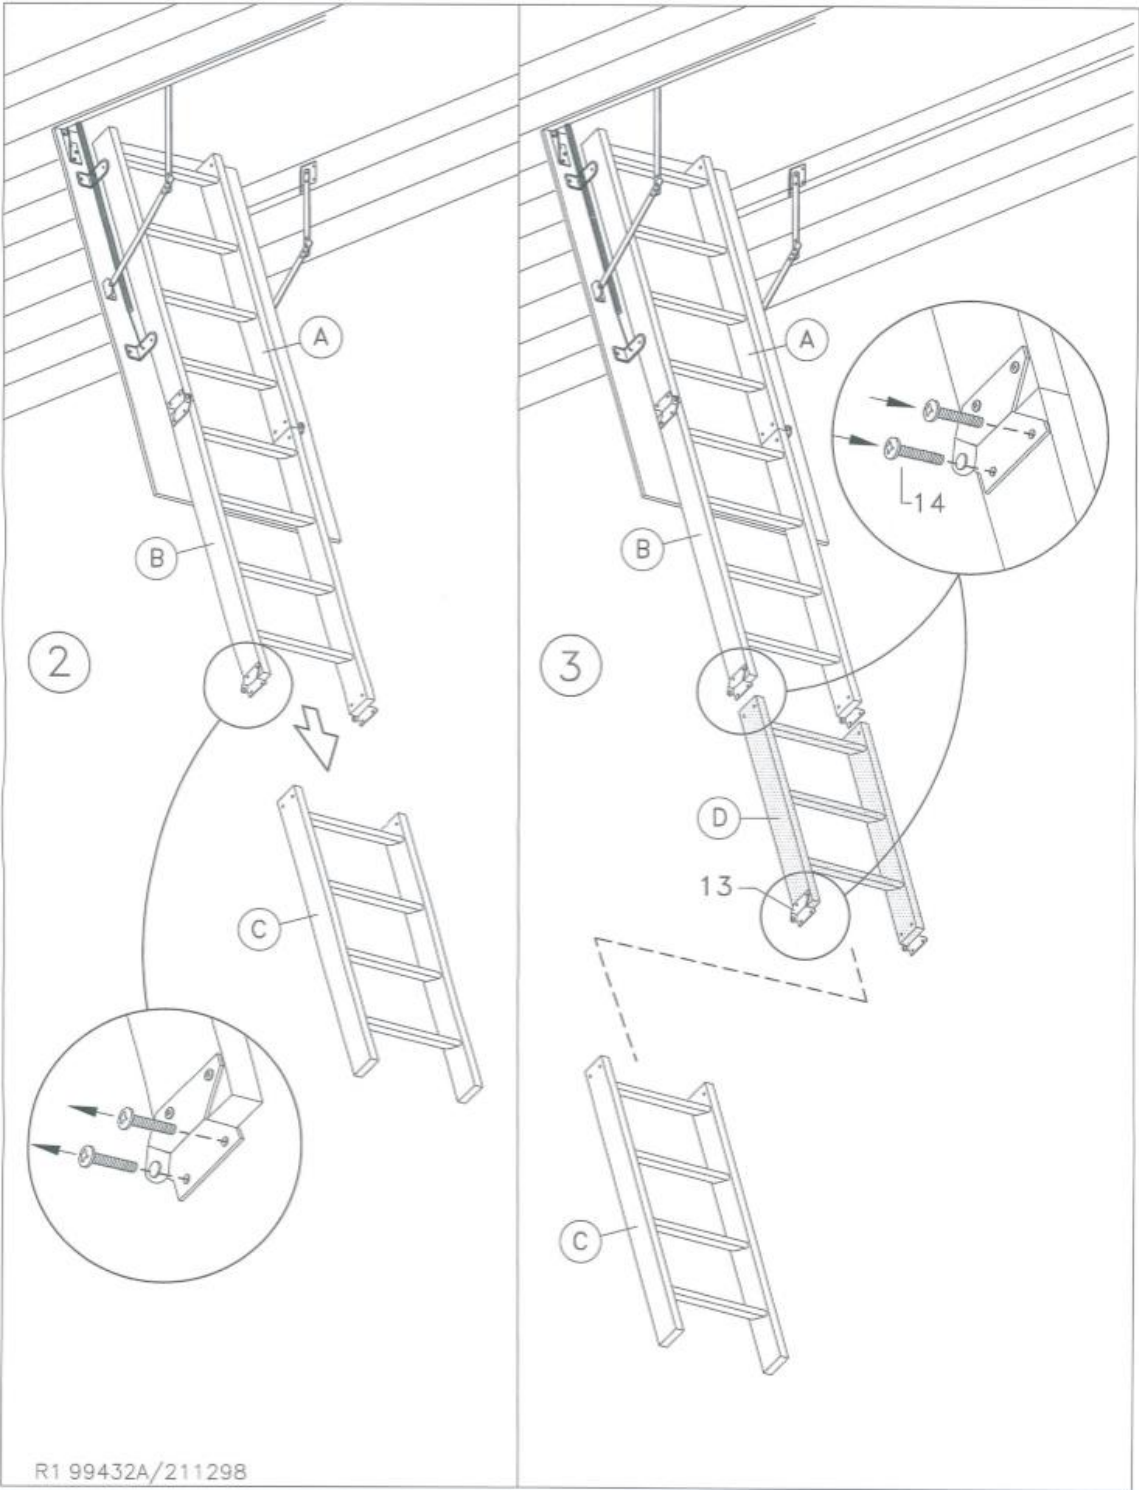

EXTENSION KIT FOR DOLLE LOFT LADDERS

IMPORTANT:

WHERE FLOOR TO CEILING HEIGHT IS GREATER THAN 3m.
RELEASING THE SAFETY CATCH WHILST SUPPORTING
THE LADDER MAY BE DIFFICULT
IN THIS CASE WE WOULD RECOMMEND THE USE
OF A SMALL STEP LADDER FOR SAFE OPERATION.

POS.89 	POS.32  22mm.	POS.5  16mm.
	POS.48 	POS.13 
	POS.88 	POS.14  34mm.

R1 99432/211298

IMPORTANT:

WHERE FLOOR TO CEILING HEIGHT IS GREATER THAN 3m.
RELEASING THE SAFETY CATCH WHILST SUPPORTING
THE LADDER MAY BE DIFFICULT
IN THIS CASE WE WOULD RECOMMEND THE USE
OF A SMALL STEP LADDER FOR SAFE OPERATION.

POS.89 	POS.32  22mm.	POS.5  16mm.
	POS.48 	POS.13 
	POS.88 	POS.14  34mm.

1

R1 99432/211298

R1 99432A/211298