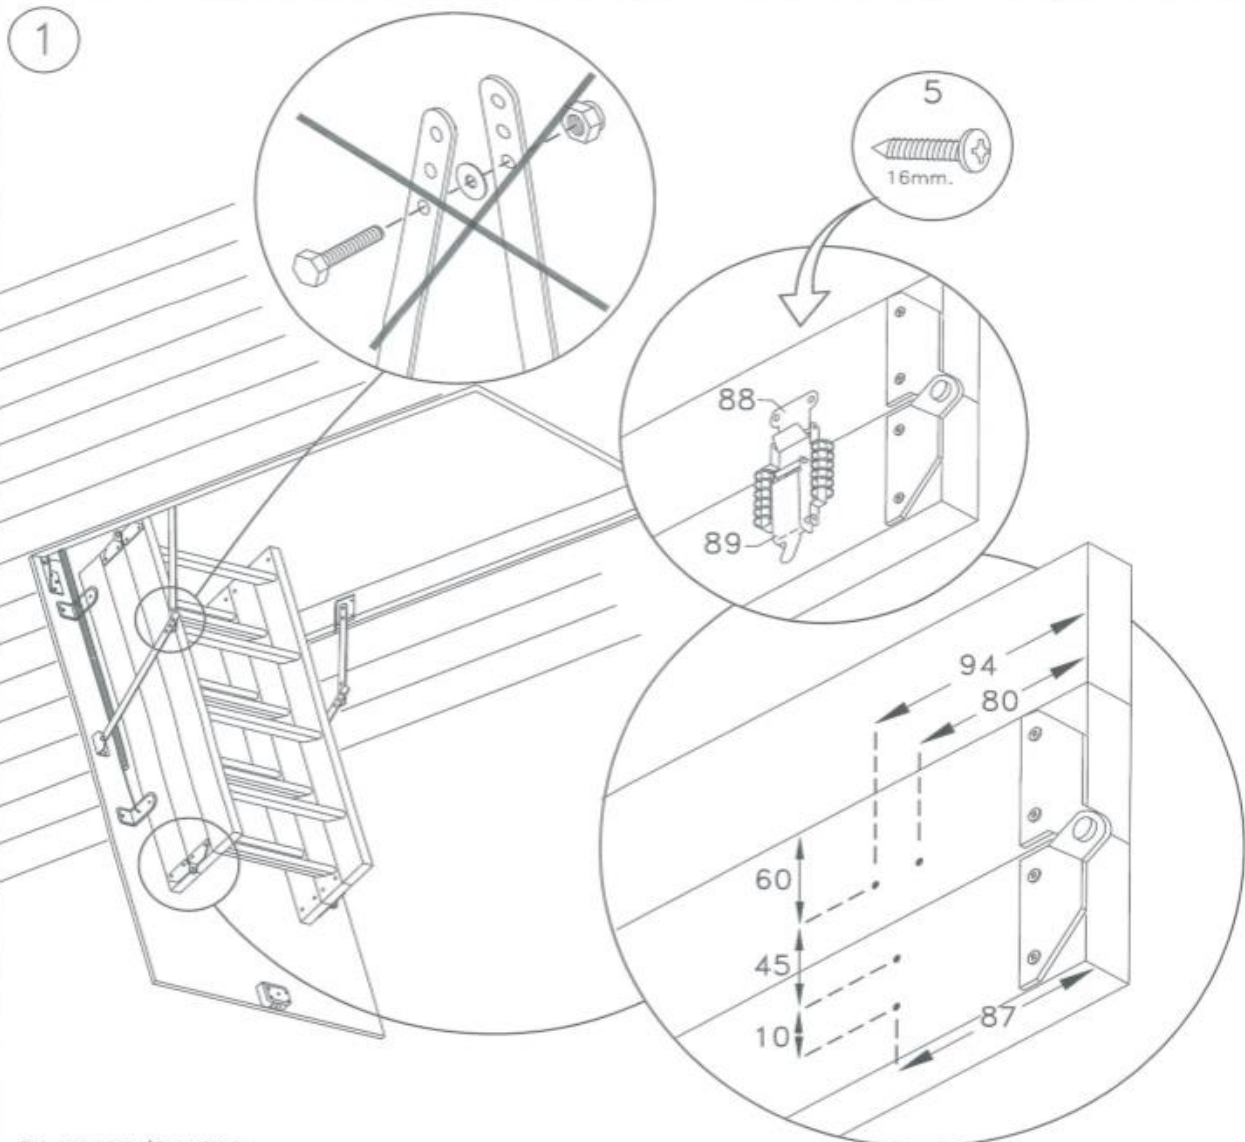

EXTENSION KIT FOR DOLLE LOFT LADDERS

IMPORTANT:

WHERE FLOOR TO CEILING HEIGHT IS GREATER THAN 3m.
RELEASING THE SAFETY CATCH WHILST SUPPORTING
THE LADDER MAY BE DIFFICULT
IN THIS CASE WE WOULD RECOMMEND THE USE
OF A SMALL STEP LADDER FOR SAFE OPERATION.

POS.89 	POS.32  22mm.	POS.5  16mm.
	POS.48 	POS.13 
	POS.88 	POS.14  34mm.

R1 99432/211298

IMPORTANT:

WHERE FLOOR TO CEILING HEIGHT IS GREATER THAN 3m.
RELEASING THE SAFETY CATCH WHILST SUPPORTING
THE LADDER MAY BE DIFFICULT
IN THIS CASE WE WOULD RECOMMEND THE USE
OF A SMALL STEP LADDER FOR SAFE OPERATION.

POS.89 	POS.32  22mm.	POS.5  16mm.
	POS.48 	POS.13 
	POS.88 	POS.14  34mm.

1

R1 99432/211298

R1 99432A/211298