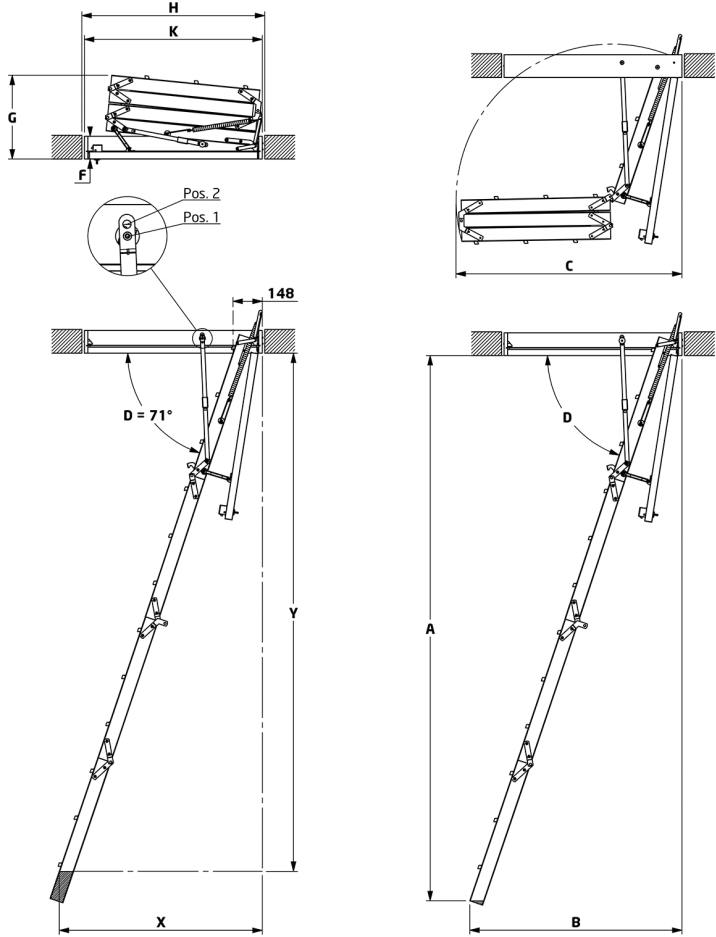

DOLLE CF36LM

ATTIC LADDER 92,5 X 60 CM - WITH 30 MM INSULATION

Dolle CF36GM attic ladder with 30 mm insulation = U-value 0,99 W/m_ C. ClickFix is a complete line of attic ladders based on the unique patented ClickFix technology. The entire product range is known by the low u-value and the quick and easy installation. The low weight (approx. 25% less than traditional attic ladders) and the Click system make it possible for only 1 person to mount the ClickFix attic ladders. The insulation and the construction of the trapdoor reduces heat loss. Dolle CF36LM is delivered with non-slip treads for extra security and a wooden push/pull rod for easy operation of the attic ladder.

PRODUCTDATA

PRODUCTNAME	Dolle CF36LM
TYPE	4-section
MATERIAL	wood
PRODUCT-NO.	38761
FLOORHEIGHT	Max. 276 cm
NUMBER OF TREADS	12
OPENING SIZE	92,5x60 cm
INSULATION	30 mm
MATERIAL (CASING)	spruce
THICKNESS (CASING)	18 mm
HEIGHT (CASING)	115 mm
OUTSIDE CASING	90,0x57,6 cm
MATERIAL (TRAPDOOR)	white/white HDF 2 x 3
THICKNESS (TRAPDOOR)	36 mm
THICKNESS (TREADS)	17,5 mm
DEPTH (TREADS)	54 mm
WIDTH (TREADS)	400 mm
MATERIAL (TREADS)	beech
THICKNESS (STRING)	21 mm
DEPTH (STRING)	69 mm
U-VALUE	0,99

MEASUREMENTS

$$X = (0,335 \times Y) + 148 \text{ mm}$$

$\angle D = 71^\circ$

Treads	Pos	A		B	C	D	F	G	Model	H	K
		mm	mm								
12	1	2760	2786	1074	1139	71	115	424	38761	925 x 600	900 x 576
	2	2816	2841	904	1098	74					